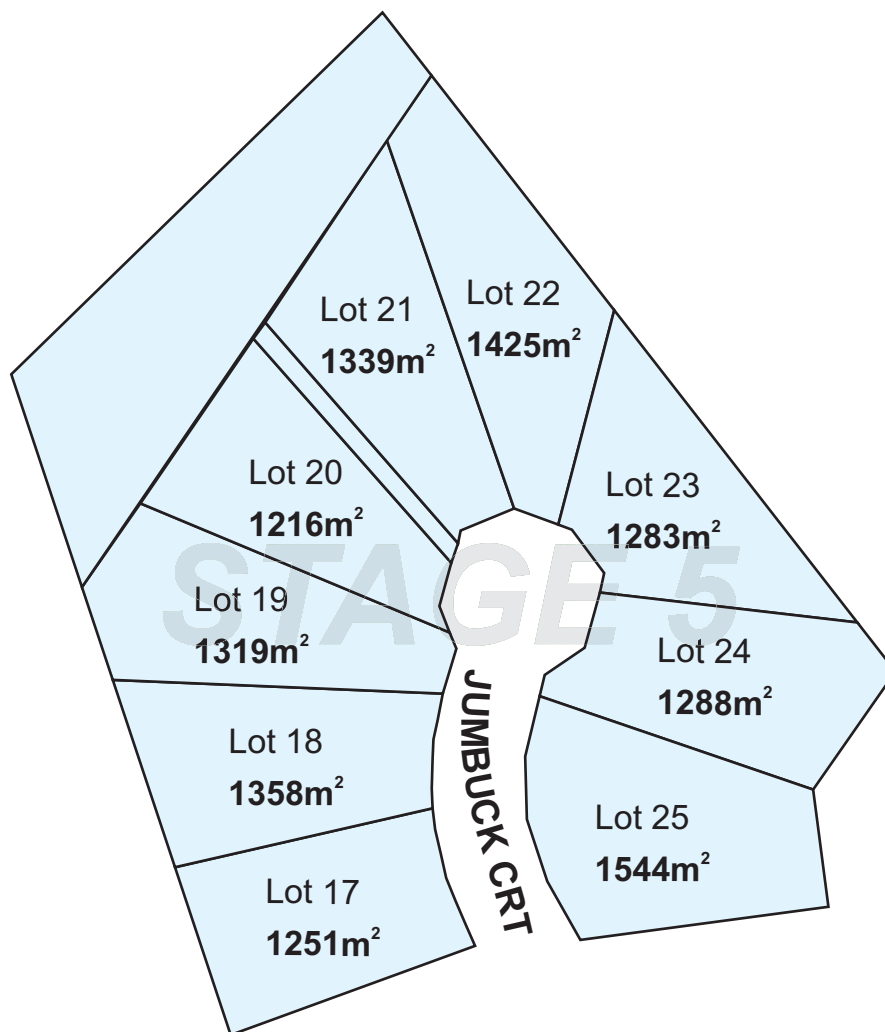

BILLABONG ESTATE

Stage 5

Blomfield Excavations

Ph. 49723533

Tina Blomfield

0408 375549